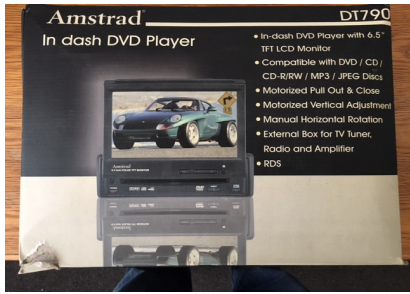

DT790	AMSTRAD	7" Portable TV with DVD	1	149.00 €	149.00 €